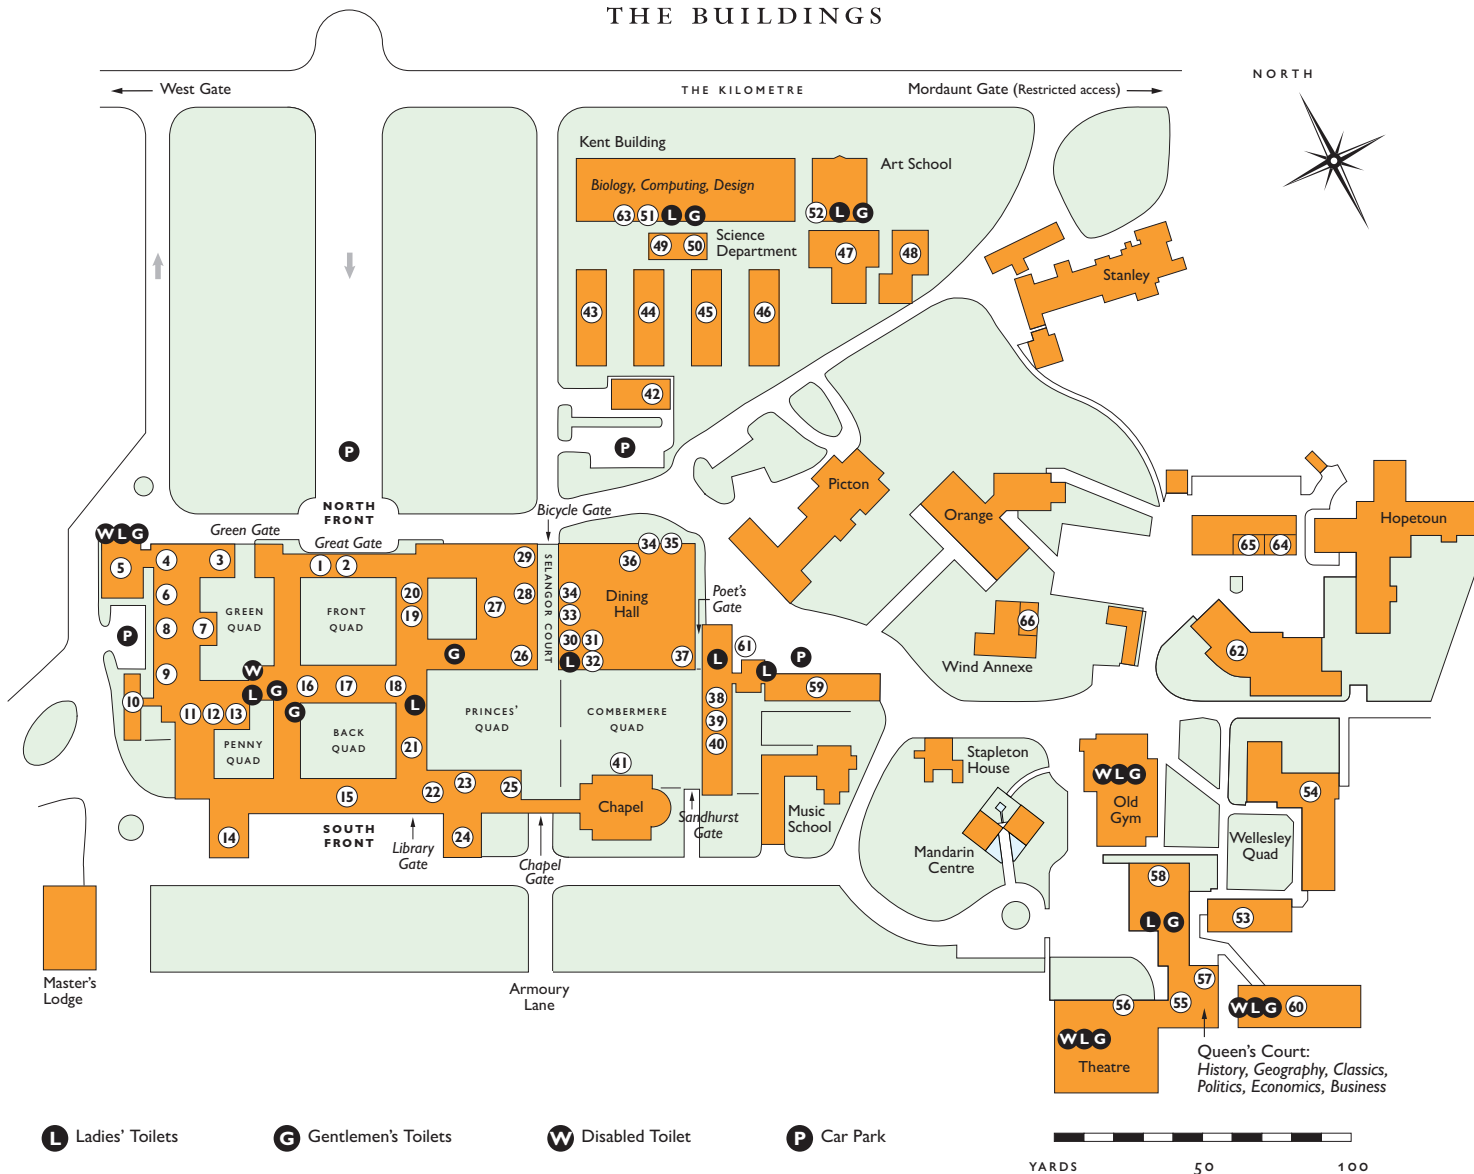

WELLINGTON COLLEGE

THE BUILDINGS

- 1 Main Reception
- 2 Porters' Lodge
- 3 Works' & Estates' Office
- 4 O.W. Society
- 5 Driver Rooms
- 6 Development Office
- 7 8 Bursary, Accounts & H.R.
- 9 Deputy & Assistant Deputy (Academic) Exams' Office
- 10 College Offices: The Deputy Head Deputy (Organisation) Deputy (Pastoral) Deputy (Performance) SLT P.A.
- 11 Second Master
- 12 Master's P.A.
- 13 Master's Study
- 14 Wellesley
- 15 Old Hall
- 16 Entrance to Hill, Lynedoch, Murray
- 17 Great School
- 18 Entrance to Blucher, Hardinge
- 19 Admissions & Marketing Offices
- 20 International Office & Head of Group Strategy
- 21 Head of IB MYP & DP Offices
- 22 Moral Pod
- 23 Garden Room
- 24 Library
- 25 Spiritual Pod
- 26 I.T. Services
- 27 V&A Social Area
- 28 College Laundry
- 29 Charity Shop
- 30 Waterloo Dining Room

- 31 Chaplain's Study
- 32 Head of College's Study
- 33 The Archive
- 34 Dining Hall Entrances
- 35 Dining Room Exit
- 36 College Kitchens
- 37 Common Room
- 38 Heads of Years 3rd, 4th, 5th 16th & u6th
- 39 Sport Administration Office
- 40 Philosophy & Religion
- 41 Crypt Chapel
- 42 P.E. Classrooms
- 43 Biology
- 44 45 Chemistry
- 46 Art/Textiles
- 47 48 Physics
- 49 Chemistry Store
- 50 Blundell Computer Room
- 51 Entrance to Kent Building
- 52 Entrance to Art School
- 53 54 Maths
- 55 Rawlence I.T. Suite
- 56 Entrance to Theatre
- 57 Learning Support
- 58 Q.C.I.T. Suite
- 59 Philosophy & Religion
- 60 English
- 61 Entrance to Combermere
- 62 Modern Languages
- 63 Careers
- 64 Bookbinding
- 65 Reprographics
- 66 Music Technology

L Ladies' Toilets

G Gentlemen's Toilets

W Disabled Toilet

P Car Park