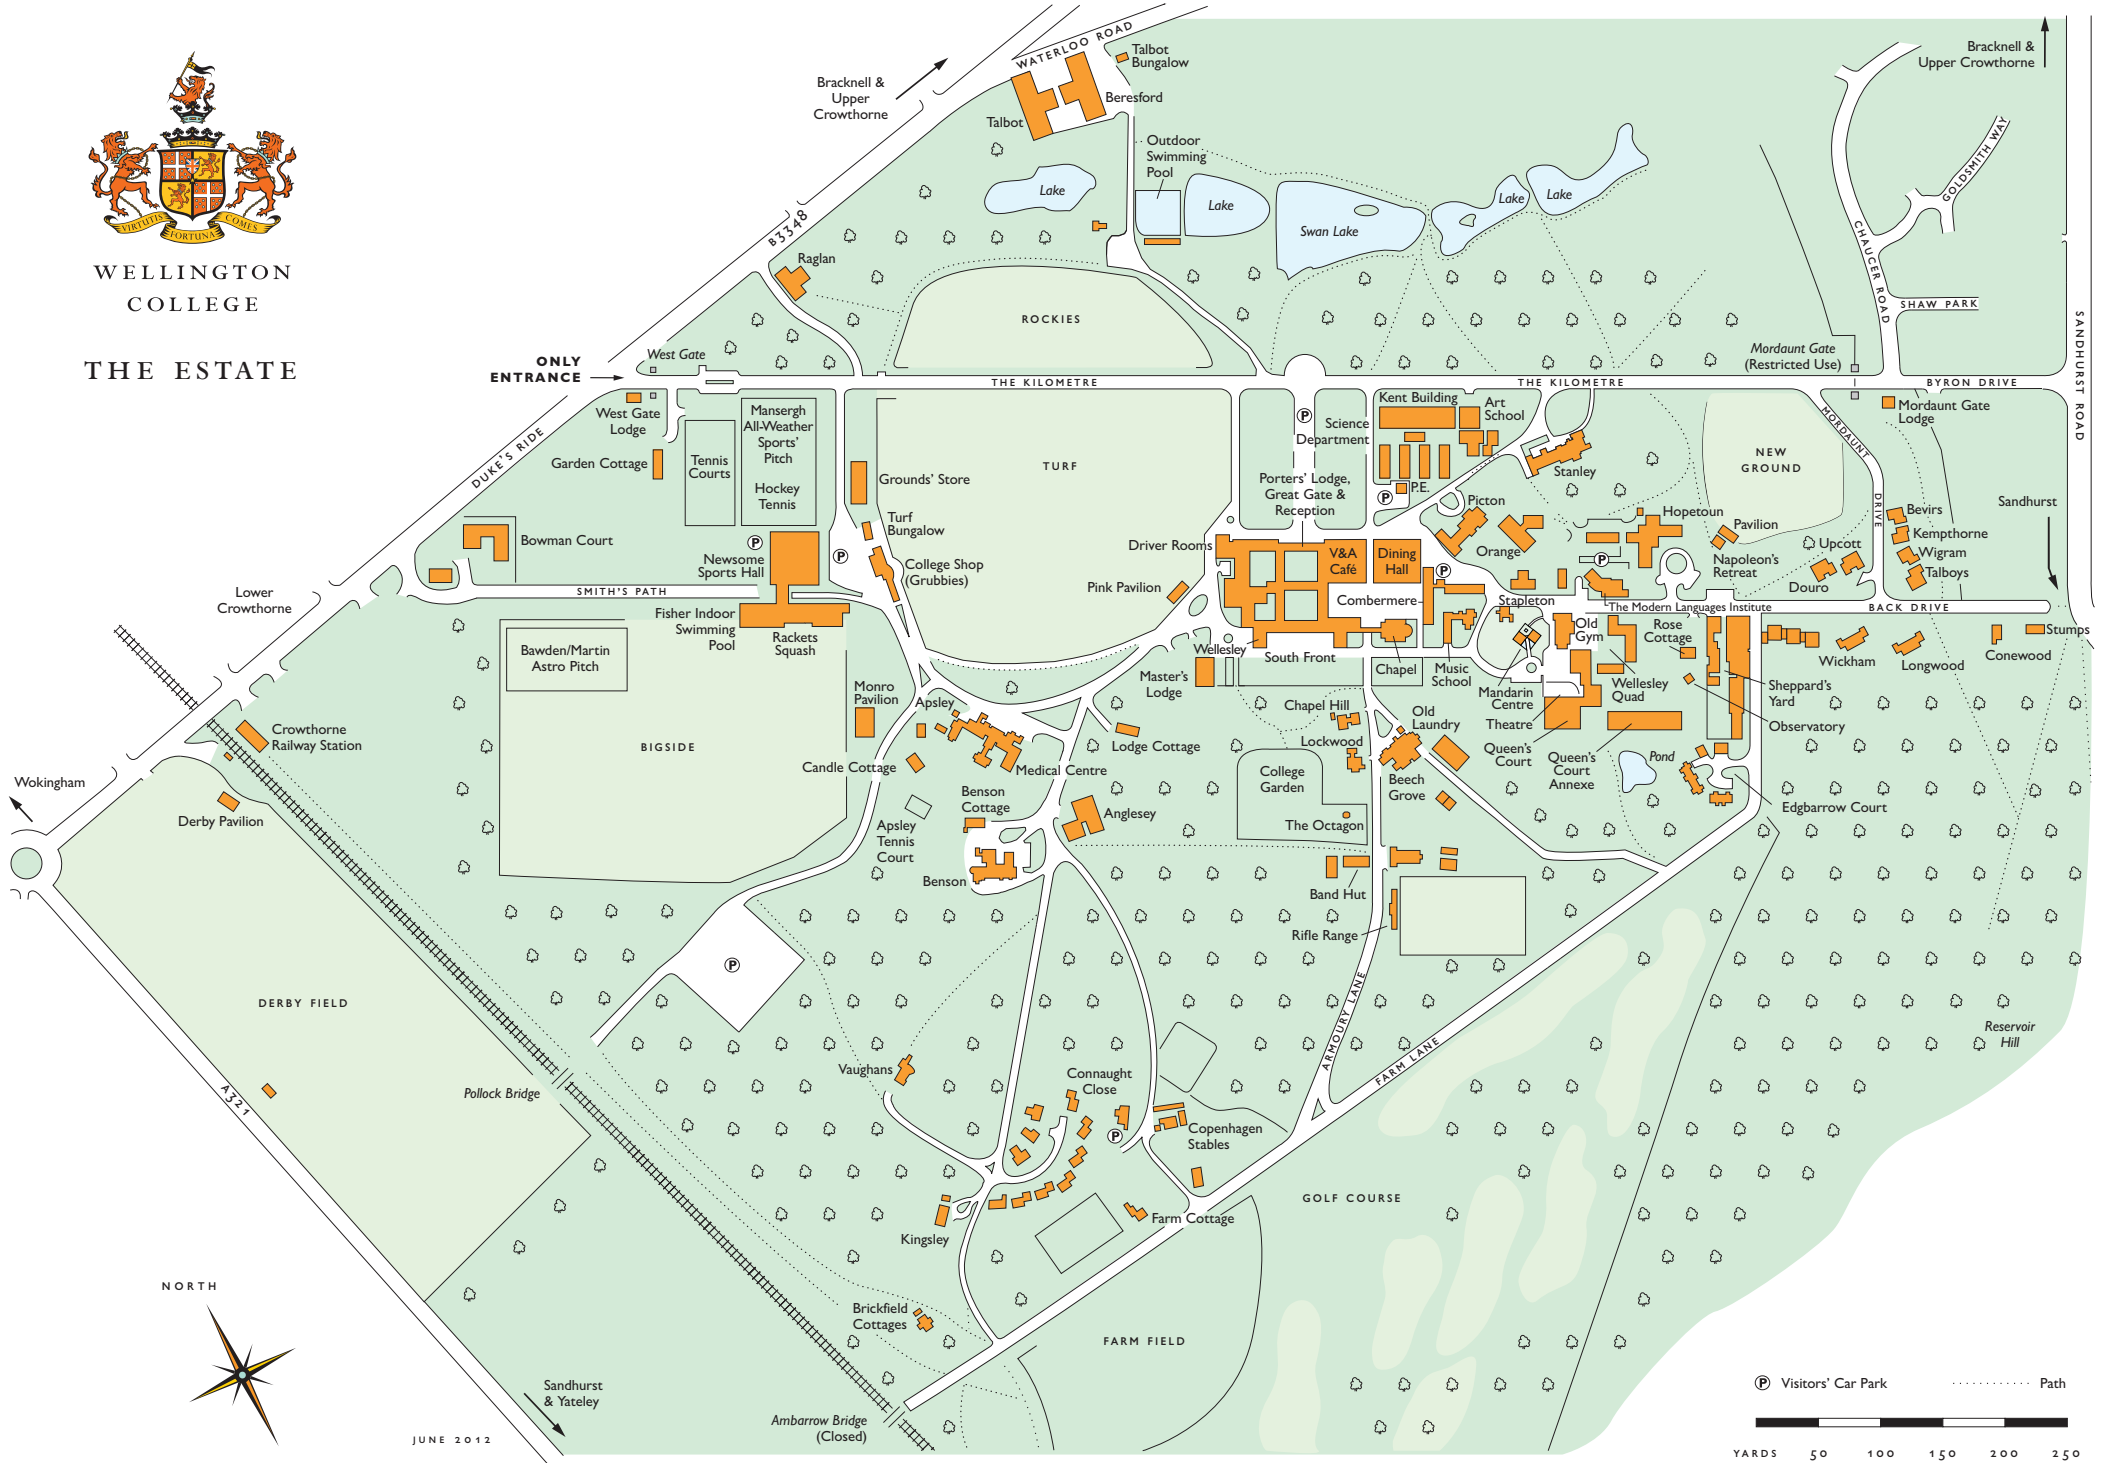

WELLINGTON
COLLEGE

THE ESTATE

JUNE 2012

Ⓟ Visitors' Car Park Path